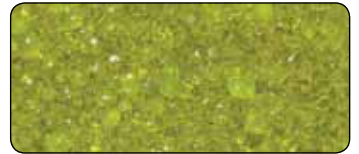

Rockpave

CrystalPave Glass Bead

AMBER

Sizes: 3-6 mm

DIAMOND

Sizes: 3-6 mm

EMERALD

Sizes: 3-6 mm

JET

Sizes: 3-6 mm

MANDARINE

Sizes: 3-6 mm

PEARL

Sizes: 3-6 mm

RUBY

Sizes: 3-6 mm

SCALPOLITE

Sizes: 3-6 mm

TURQUOISE

Sizes: 3-6 mm

These colours demonstrate a range available from Brick N Pave and should only be used as a guide. For more colours, further ranges and information, please visit our website, or contact us using the details on the bottom of this page.