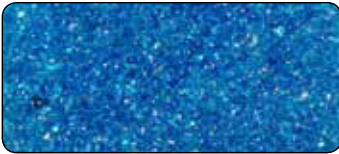

Rockpave

CrystalPave Glass Bead

AMBER

Sizes: 3-6 mm

DIAMOND

Sizes: 3-6 mm

EMERALD

Sizes: 3-6 mm

JET

Sizes: 3-6 mm

MANDARINE

Sizes: 3-6 mm

PEARL

Sizes: 3-6 mm

RUBY

Sizes: 3-6 mm

SCALPOLITE

Sizes: 3-6 mm

TURQUOISE

Sizes: 3-6 mm

These colours demonstrate a range available from Brick N Pave and should only be used as a guide. For more colours, further ranges and information, please visit our website, or contact us using the details on the bottom of this page.