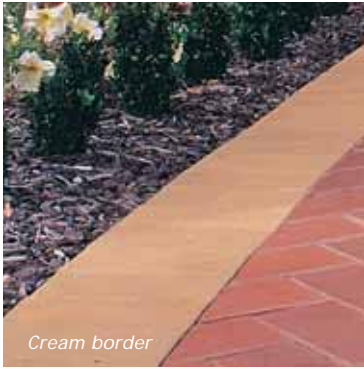

Terrace

Clay Paver Series

Cream border

Red   

Cream   

With all the unique characteristics of clay combined with softly rolled edges, Terrace Series clay pavers are ideal for paths, patios and courtyards. Their strong colours of rich red, cool cream and terracotta make them very distinctive. Traditional in size and with bold features, our Terrace clay pavers will enhance any home and are a real sign of elegance and premium quality.

Terracotta   

TERRACE*

230 x 114 x 50

* Flat or low gradients

 Residential pedestrian

 Residential vehicles

 Low risk of slipping when wet

 Very low risk of slipping when wet

 Exposure Class - suitable for use in all areas

 Salt resistant

Red

Red and Cream